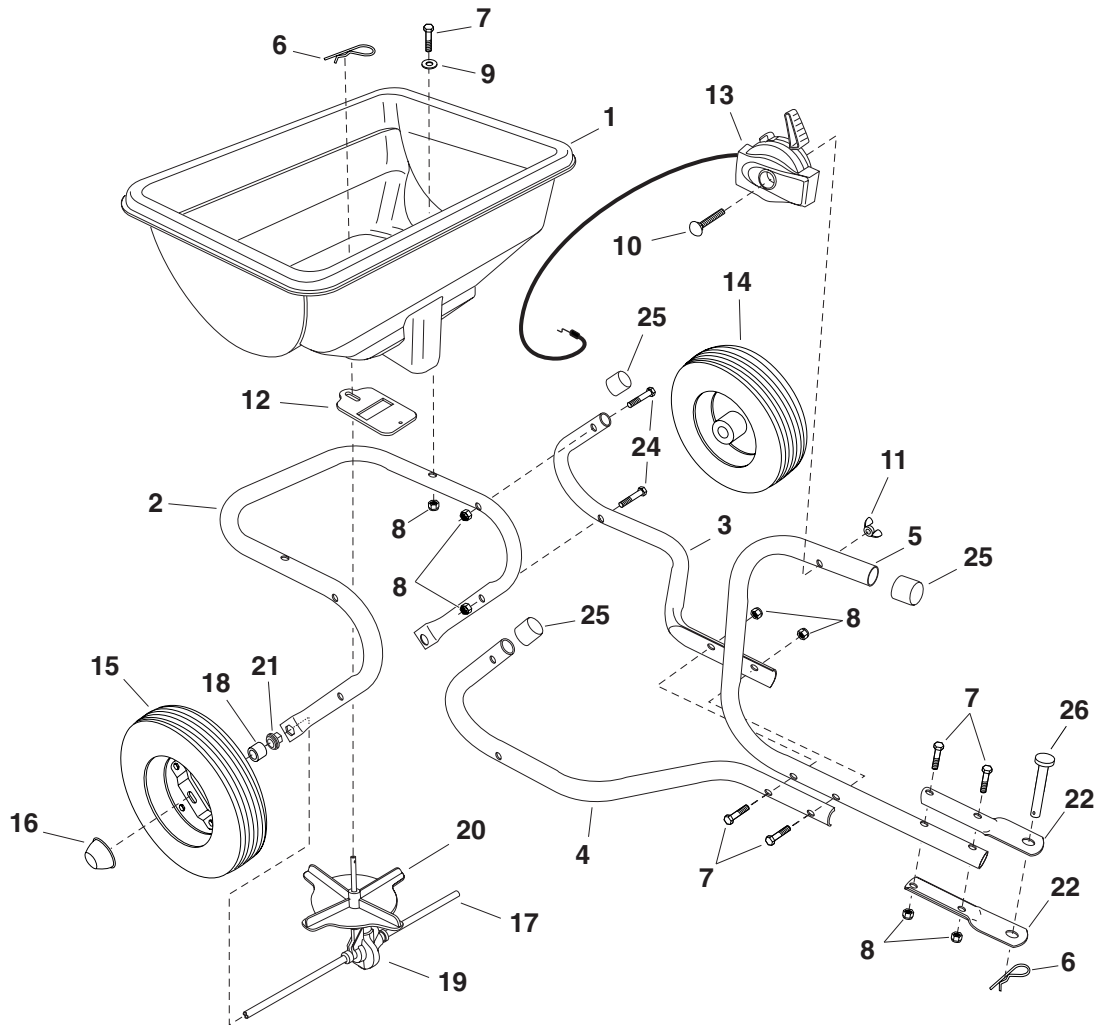

REPAIR PARTS FOR MODEL 45-03151

REF. NO.	PART NO.	QTY.	DESCRIPTION	REF. NO.	PART NO.	QTY.	DESCRIPTION
1	47994BLK	1	Hopper	15	48865	1	Drive Wheel
2	49085	1	Frame Tube	16	44663	2	Hub Cap (Push Nut)
3	49087	1	Hitch Tube (LH)	17	49082	1	Axle
4	49088	1	Hitch Tube (RH)	18	47851	2	Spacer
5	49091	1	Hitch Control Tube	19	49084	1	Gearbox
6	43343	2	Hair Cotter Pin	20	47124	1	Impeller
7	1509-69	6	Hex Bolt, 1/4-20 x 1-3/4	21	47963	2	Hex Flange Bearing
8	47189	10	Nylock Nut, 1/4-20	22	24446	2	Hitch Bracket
9	43088	2	Washer, 1/4 Std	23	47623	1	Hitch Pin
10	47316	1	Carriage Bolt 1/4-20 x 2-1/4	24	45164	4	Hex Bolt, 1/4-20 x 2-1/4
11	47141	1	Nylon Wing Nut 1/4-20	25	44481	3	Vinyl Cap
12	47983	1	Flow Slide		49086	1	Owners Manual
13	47999	1	Control Cable				
14	46503	1	Wheel				